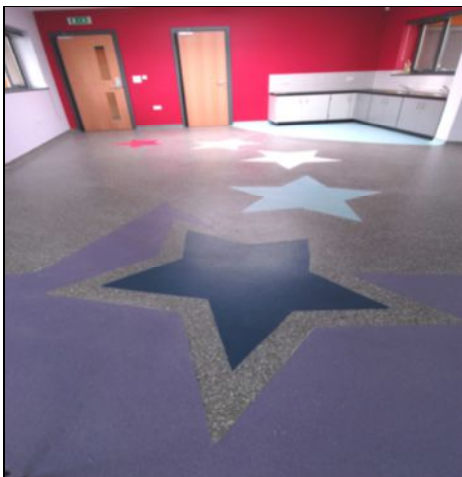

Project Reference

St Johns C of E School Peterborough

:: Installation requirements

St Johns C of E Primary school in Orton Goldhay, Peterborough were looking for a durable yet easy to maintain floor finish in their new art room. The design also required an artistic finish to help create a stimulating learning environment for the children

The design included six stars, decreasing in size. Each star was moulded from stainless steel trim and strategically placed to create a sweeping effect. Each star represented a different colour from the schools logo and complemented the surrounding décor.

National Flooring completed the work in four days, working alongside the main contractors, with minimal disruption to create a floor finish that reflects the modern and stylish extension.

Colette Firth, Headteacher said, "Our new flooring is very much a success - the kids absolutely love it! We are always receiving great comments about the room, people describe it as a very inspirational space and the flooring really brings the room alive and ties the look together. It is extremely functional for our busy school, very easy to maintain and always looks fresh and clean."