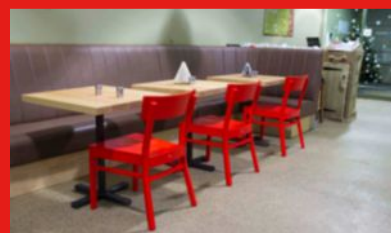

NATIONAL FLOORING
Floors For Industry