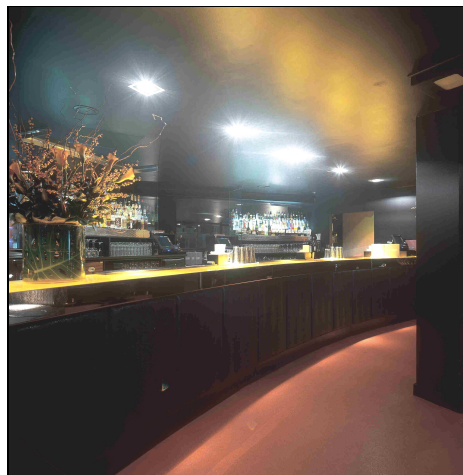

Project Reference

The Elysium Group

The Penthouse

:: Installation requirements

National Flooring were asked by Matt Rawlinson Design Ltd to install four innovative and bespoke finishes as a part of a multi-million pound refurbishment to one of London's most exclusive venues. The Penthouse Nightclub is situated at Number One Leicester Square and is a popular venue for celebrities.

:: Why National Flooring?

National Flooring worked closely with Matt Rawlinson Design Ltd to provide a flooring solution to fit the specification requirements. As a high profile venue the specification required an innovative and bespoke yet extremely durable floor. National Flooring specified the Degafloor Flake system, which allows an almost endless range of finishes. The finishes were chosen to reflect the stylish décor throughout the different areas of the club.

The project was on an extremely tight deadline and required a solution that could be installed rapidly with minimal disruption to the refurbishment.

Matt Rawlinson of MRD Ltd explained "National Flooring gave us a solution which provided the best of both worlds, the practicalities of the Degafloor flooring system meant we had a new floor installed and ready for use in two hours, but also the slick, contemporary feel to the finished meant we didn't have to compromise on style."